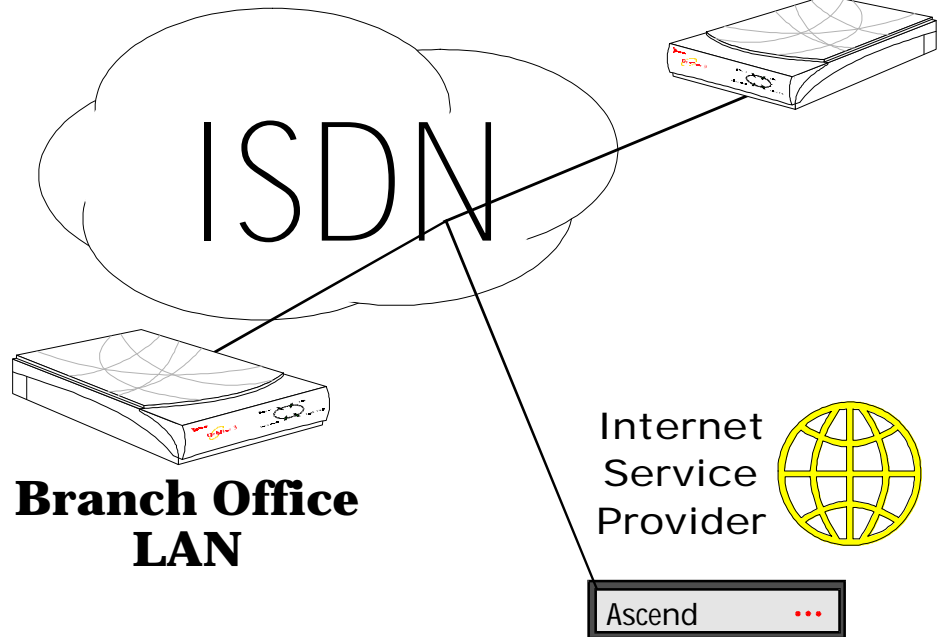

Central Office LAN

Corporate Internet Access Application

Orbitor 3000 IP Router with PPP-MP

In this application an Orbitor 3000 is used to connect a branch office to the Internet as well as to corporate headquarters via ISDN.

Branch office LAN users can have secure access to all central corporate resources, as well as to the Internet. Interested Internet users can gain access to the company's Web server, but security features prevent those outsiders from gaining access to any resources on the branch or central office LANs.